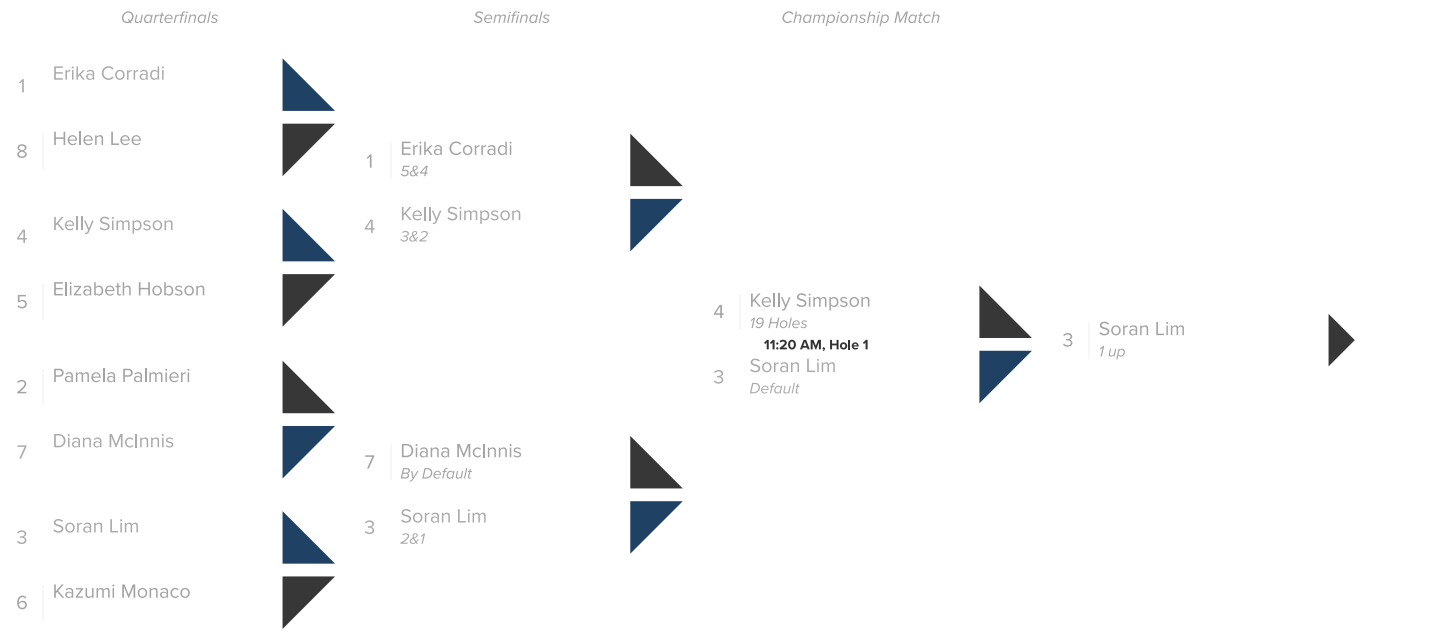

Select a Date: Championship Match (Sun, March 1) ▼

Senior Match Play Bracket - Finals in progress

Super Senior Match Play Bracket - Finals in progress

Women's Senior Match Play Bracket - Finals in progress [Expand All](#)

[Match List Display](#)

HELP ?

Round 1 (Wed, February 19)

Women's Sr. Qualifier

[Expand All](#)

	Pos.	Player	To Par Gross	Total Gross
	1	Corradi, Erika	+18	90
	2	Palmieri, Pamela	+19	91
	3	Lim, Soran	+19	91
	4	Simpson, Kelly	+23	95
	5	Hobson, Elizabeth	+25	97
	6	Monaco, Kazumi	+26	98
	7	Mclnnis, Diana	+35	107
	8	Lee, Helen	+47	119
	The following players did not make the cut			
	CUT	Hudson, Vicki	+124	196
	WD	Cornett, Patricia	-	WD
	NS	Jun, Ellen	-	NS