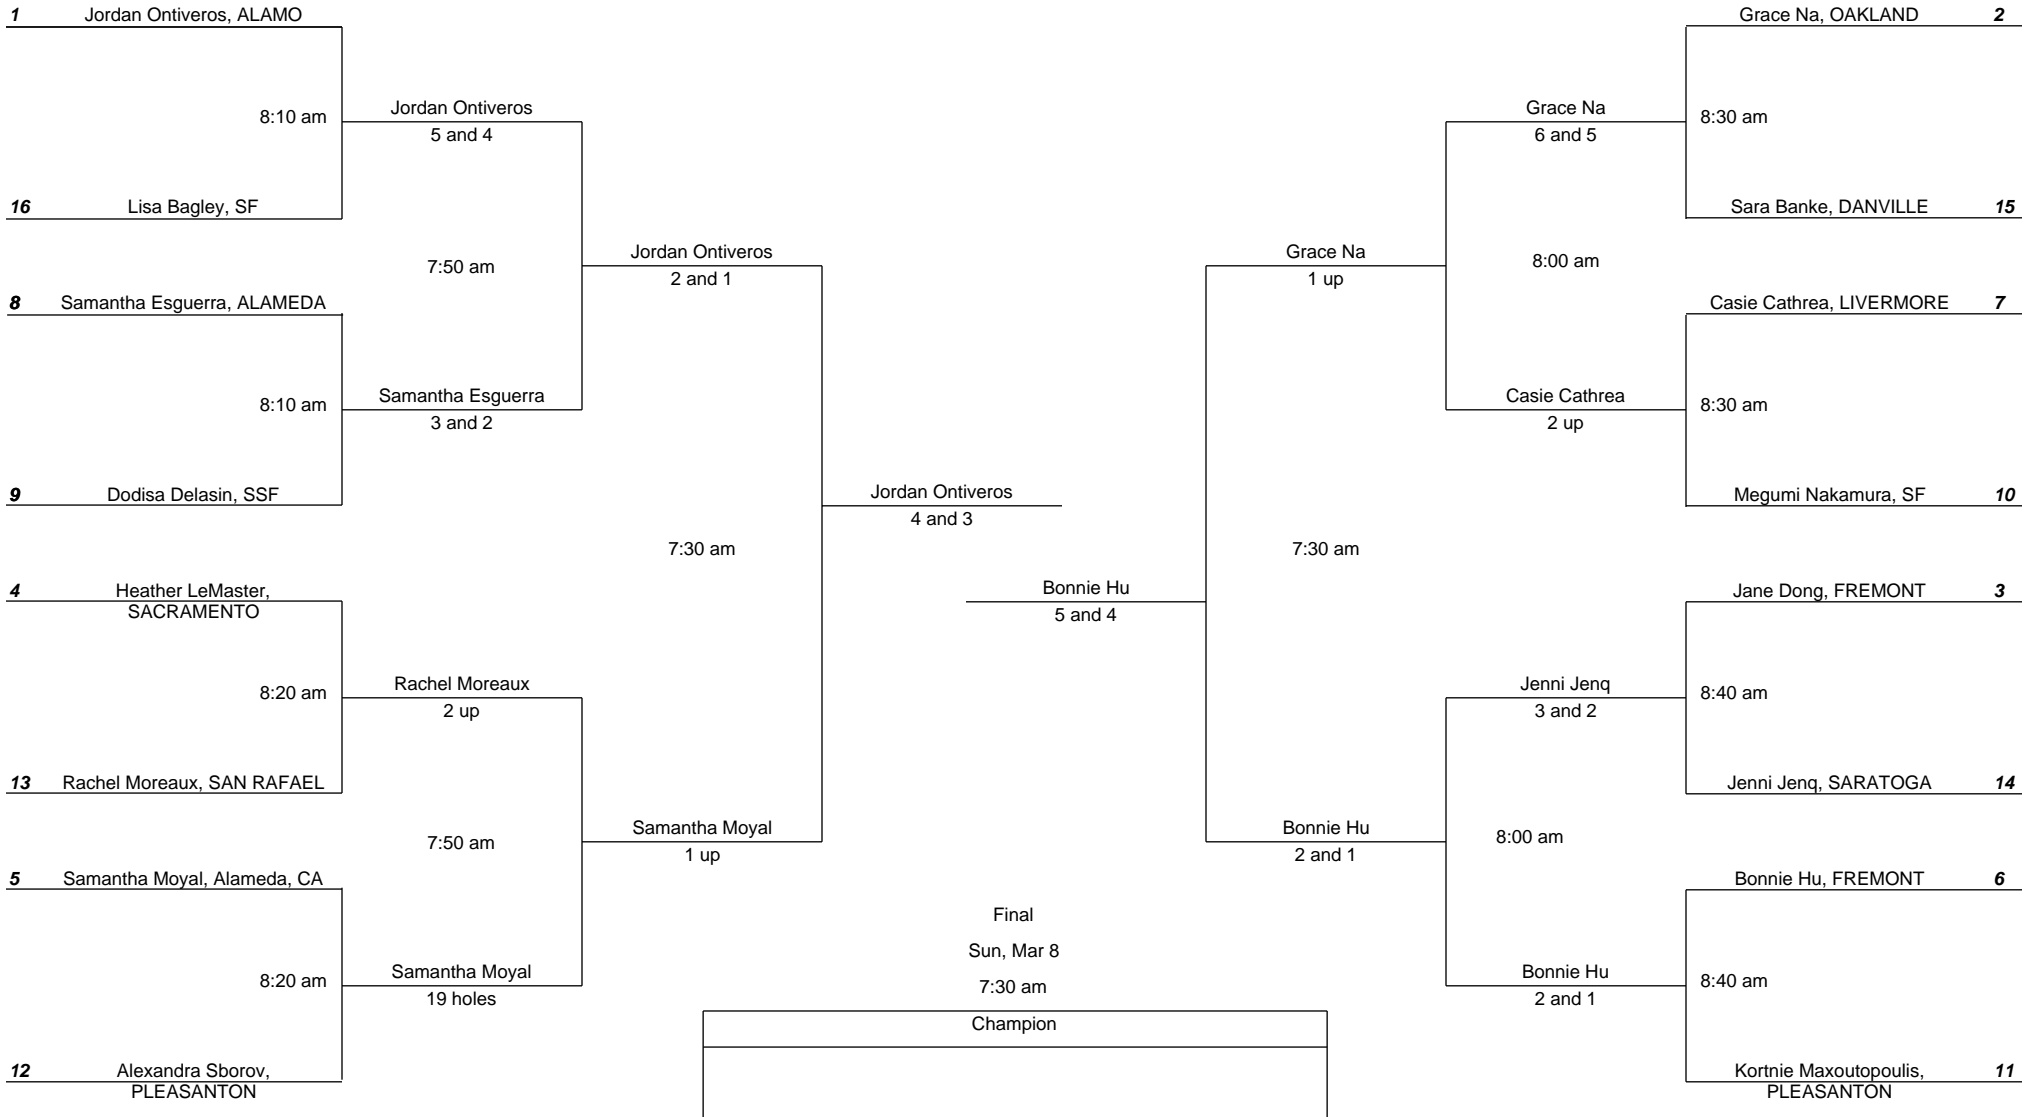

2009 San Francisco City Championship - Women's Match Play

Women's Championship

Round of 16
Sat, Feb 28

Quarterfinal
Sun, Mar 1

Semifinal
Sat, Mar 7

Semifinal
Sat, Mar 7

Quarterfinal
Sun, Mar 1

Round of 16
Sat, Feb 28

2009 San Francisco City Championship - Women's Match Play

Women's Championship