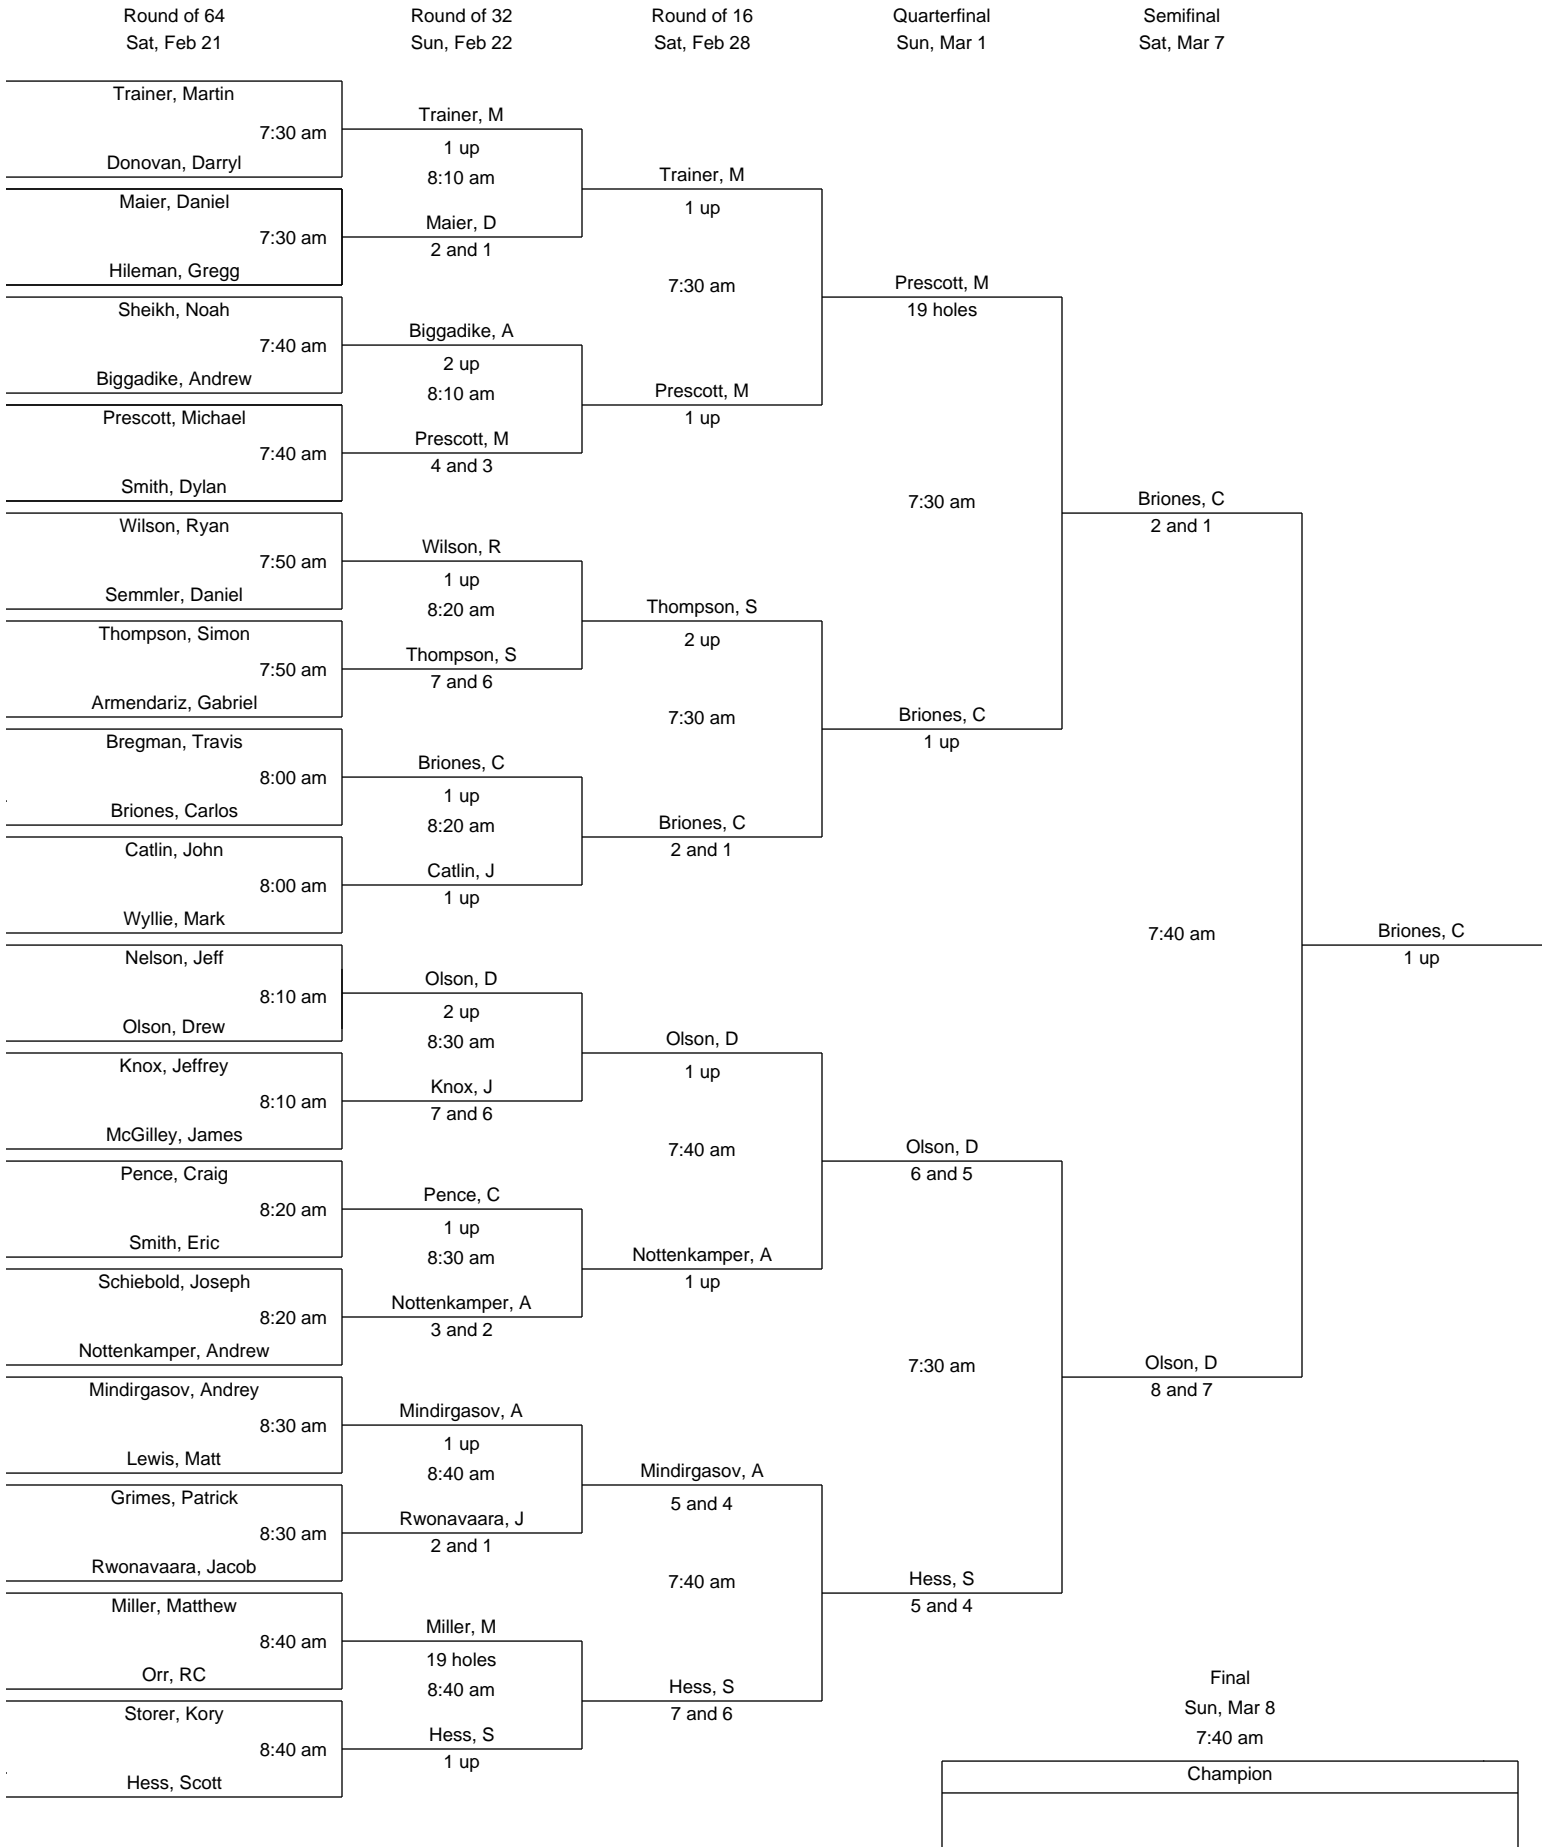

2009 San Francisco City Championship - Men's Championship Match Play

UPPER HALF

2009 San Francisco City Championship - Men's Championship Match Play

LOWER HALF

Semifinal
Sat, Mar 7

Quarterfinal
Sun, Mar 1

Round of 16
Sat, Feb 28

Round of 32
Sun, Feb 22

Round of 64
Sat, Feb 21